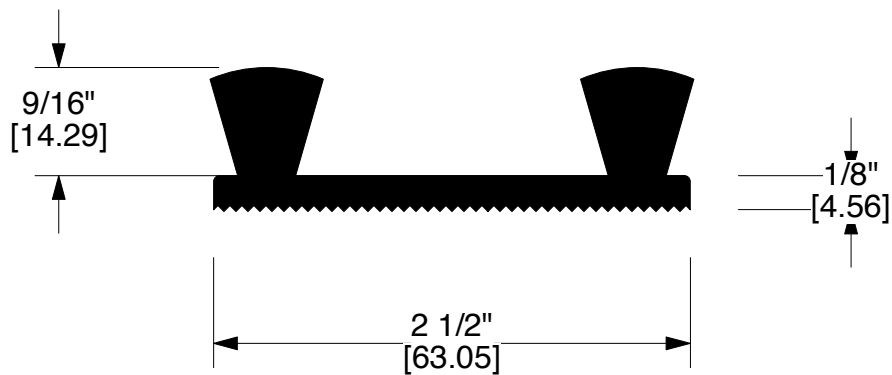

CAPwrap™

Column And Pipe Waterstop Seal

Sectional View

Stainless Steel Clamp

JP Specialties, Inc. / Earth Shield® 551 Birch Street • Lake Elsinore, CA 92530 www.jp-specialties.com phone 800-821-3859 • international 951-674-6869 • fax 951-674-1315		
TITLE <i>Column/Pipe Penetration Seal</i>		
PART NUMBER CW2110	DRAWN BY DRP	DATE 10/06
CAD FILE NAME CW2110	APPROVALS	SIZE A